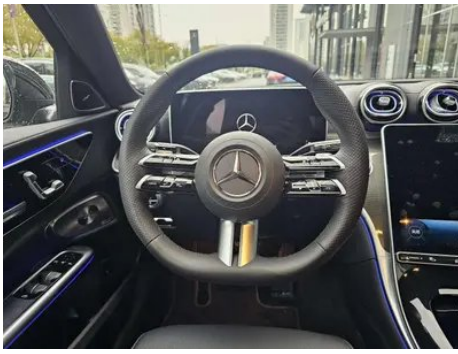

Vehicle Condition

1. Hood, Scratch damage.

Configuration Information

Model Information

Model Name	Mercedes-Benz C-Class 2026 C 260 L
Launch Date	2025.11

Basic parameters

Vehicle Class	Mid-size car
Energy Type	Gasoline + 48V Mild Hybrid System
Maximum Power (kW)	150
Maximum Torque (N·m)	320