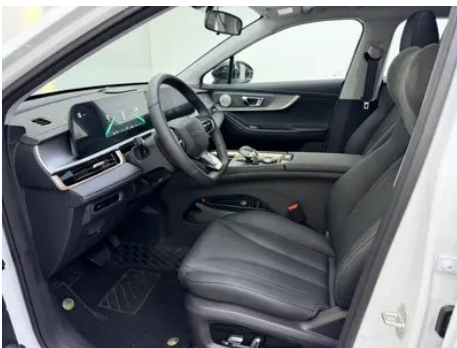

Vehicle Condition

1. Driver's seat rails and frame, Signs of removal. 2. Front passenger seat rails and frame, Signs of removal.

Configuration Information

Model Information

Model Name	Chery Tiggo 5x 2025 High-energy version 1.5T CVT Luxury type
Launch Date	2024.12