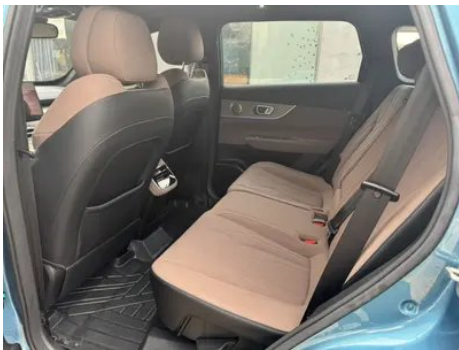

Vehicle Detail Report

Chery Tiggo 8 PLUS C-DM 2025 1.5T Premium Trim

Basic Information

Brand	Chery
Mileage	13,000 km
Color	Blue
First Registration	2025-03-01
Transfer Count	0

Vehicle Images

Vehicle Condition

1. Original metal body panels with factory paint.

"●" = Standard equipment

"_" = Not available

"○" = Optional equipment.

Note: These are Chinese market vehicles. Warranty coverage is not available outside of China.