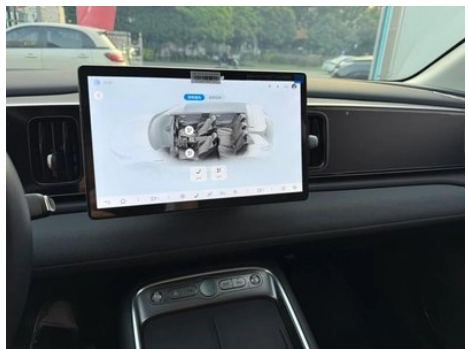

Vehicle Detail Report

Sea Lion 05EV 2025 520KM Zhihang Edition

Basic Information

Brand	BYD
Mileage	22,000 km
Color	White
First Registration	2025-04-01
Transfer Count	0

Vehicle Images