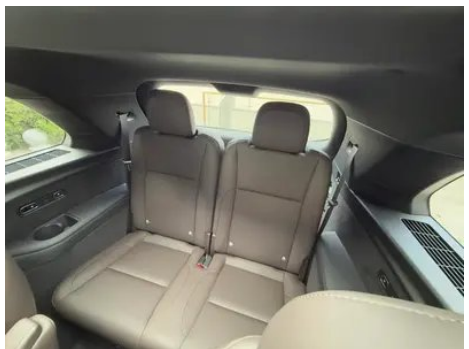

Vehicle Detail Report

Li Auto L8 2023 Pro version

Basic Information

Brand	Li Auto
Mileage	39,000 km
Color	Green
First Registration	2024-01-01
Transfer Count	1

Vehicle Images