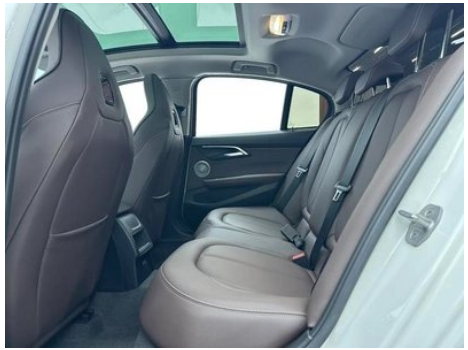

Vehicle Condition

1. Left rear quarter panel, Paint repair, Body panel repair.

Configuration Information

Model Information

Model Name	1 Series 2021 Model Facelift 125i M Sport Night Sky Edition
Launch Date	2021.04