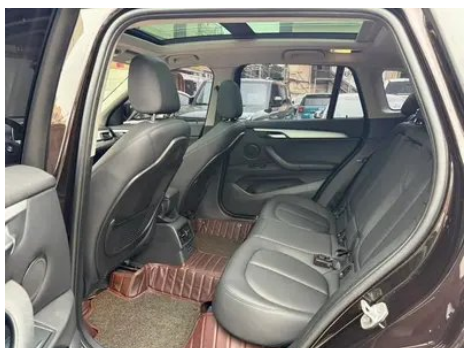

Vehicle Detail Report

BMW X1 2019 sDrive20Li Leading Type

Basic Information

Brand	BMW
Mileage	80,000 km
Color	Other
First Registration	2019-06-01
Transfer Count	0

Vehicle Images

Vehicle Condition

1. Original metal body panels with factory paint.