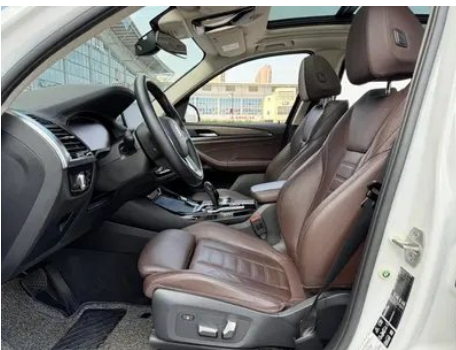

Vehicle Detail Report

BMW X3 2021 xDrive28i Luxury Set

Basic Information

Brand	BMW
Mileage	125,000 km
Color	White
First Registration	2021-01-01
Transfer Count	0

Vehicle Images

Vehicle Condition

1. Original metal body panels with factory paint.