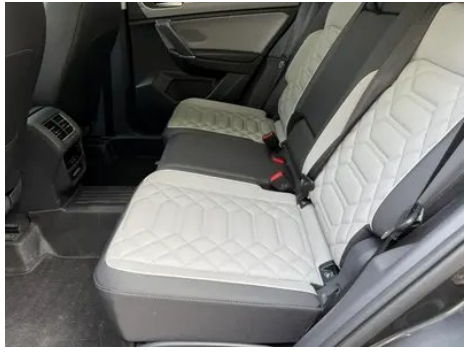

Vehicle Images

Vehicle Condition

1. Original metal body panels with factory paint.

Configuration Information

Model Information

Model Name	Volkswagen Tayron 2024 330TSI Two-wheel drive R-Line High-energy version
Launch Date	2023.10