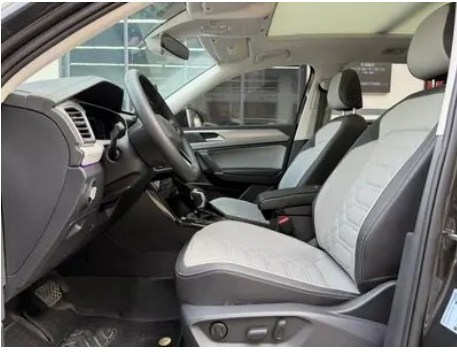

Vehicle Images

Vehicle Condition

1. Original metal body panels with factory paint.

Configuration Information

Model Information

Model Name	Volkswagen Tayron 2024 330TSI Two-wheel drive R-Line High-energy version
Launch Date	2023.10