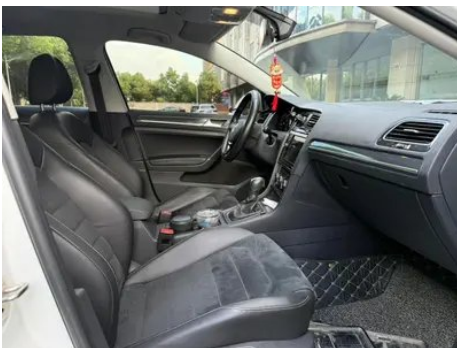

Vehicle Detail Report

Volkswagen Golf 2019 280TSI DSG Luxury type
Country VI

Basic Information

Brand	Volkswagen
Mileage	94,000 km
Color	White
First Registration	2020-10-01
Transfer Count	0

Vehicle Images