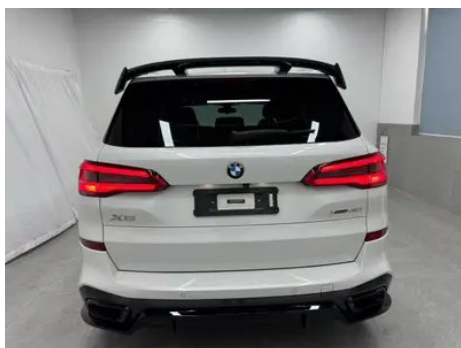

Vehicle Detail Report

BMW X5 2020 xDrive40i M Sports suit

Basic Information

Brand	BMW
Mileage	63,700 km
Color	White
First Registration	2019-12-01
Transfer Count	1

Vehicle Images

Vehicle Condition

1. Radiator support, Signs of removal. 2. Inner side of right B-pillar, Dent.

Configuration Information

Model Information

Model Name	BMW X5 2020 xDrive40i M Sports suit
Launch Date	2020.01

Basic parameters

Vehicle Class	Mid-size and large SUVs
Energy Type	Gasoline
Maximum Power (kW)	250
Maximum Torque (N·m)	450
Transmission	8-gear manual integration
Body Type	SUV
Engine	3.0T 340 horsepower L6
Dimensions (L×W×H) (mm)	4930*2004*1776
Official 0-100 km/h Acceleration (s)	5.5
Top Speed (km/h)	243
Curb Weight (kg)	-
Maximum Gross Weight (kg)	-
NEDC Combined Fuel Consumption (L/100km)	8.8