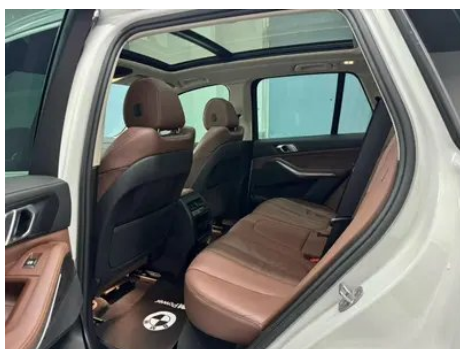

Vehicle Detail Report

BMW X5 2020 xDrive40i M Sports suit

Basic Information

Brand	BMW
Mileage	63,700 km
Color	White
First Registration	2019-12-01
Transfer Count	1

Vehicle Images