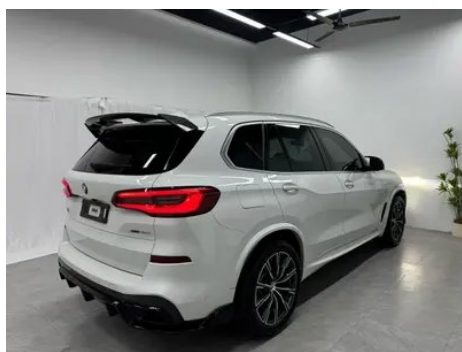

Vehicle Detail Report

BMW X5 2020 xDrive40i M Sports suit

Basic Information

Brand	BMW
Mileage	63,700 km
Color	White
First Registration	2019-12-01
Transfer Count	1

Vehicle Images

Vehicle Condition

1. Radiator support, Signs of removal. 2. Inner side of right B-pillar, Dent.

Configuration Information

Model Information

Model Name	BMW X5 2020 xDrive40i M Sports suit
Launch Date	2020.01

Basic parameters

Vehicle Class	Mid-size and large SUVs
Energy Type	Gasoline
Maximum Power (kW)	250
Maximum Torque (N·m)	450
Transmission	8-gear manual integration
Body Type	SUV
Engine	3.0T 340 horsepower L6
Dimensions (L×W×H) (mm)	4930*2004*1776
Official 0-100 km/h Acceleration (s)	5.5
Top Speed (km/h)	243
Curb Weight (kg)	-
Maximum Gross Weight (kg)	-
NEDC Combined Fuel Consumption (L/100km)	8.8