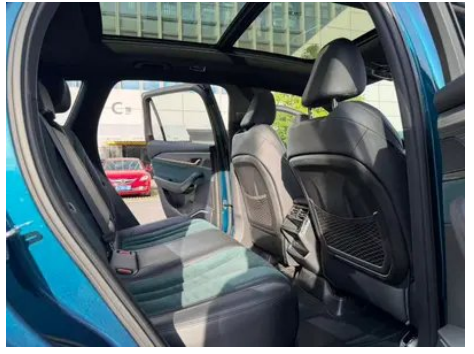

Vehicle Condition

1. Original metal body panels with factory paint.

Configuration Information

Model Information

Model Name	Geely Monjaro 2021 2.0TD DCT EVO Two-wheel drive noble type
Launch Date	2021.07

Basic parameters

Vehicle Class	Compact SUV
Energy Type	Gasoline
Maximum Power (kW)	160
Maximum Torque (N·m)	325