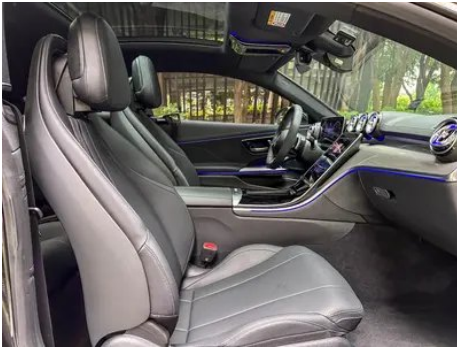

Vehicle Condition

1. Original metal body panels with factory paint.

Configuration Information

Model Information

Model Name	Mercedes-Benz CLE 2024 CLE 260 Coupe
Launch Date	2024.03

Basic parameters

Vehicle Class	Sports car
Energy Type	Gasoline + 48V Mild Hybrid System
Maximum Power (kW)	150
Maximum Torque (N·m)	320