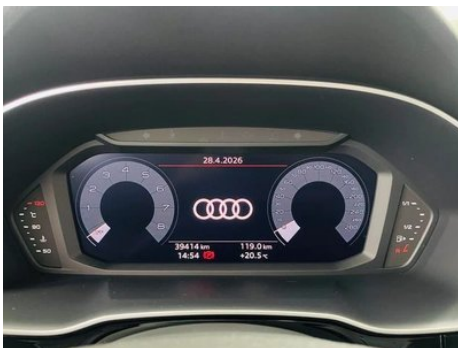

Vehicle Detail Report

Audi Q3 2021 35 TFSI Enterprising and Elegant Type

Basic Information

Brand	Audi
Mileage	39,400 km
Color	White
First Registration	2021-09-01
Transfer Count	0

Vehicle Images