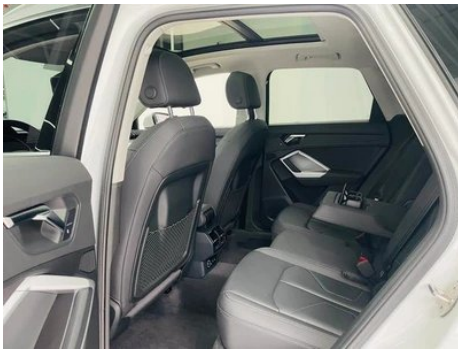

Vehicle Condition

1. Right rear fender, Paint repair, Bodywork repair.

Configuration Information

Model Information

Model Name	Audi Q3 2021 35 TFSI Enterprising and Elegant Type
Launch Date	2020.09

Basic parameters

Vehicle Class	Compact SUV
Energy Type	Gasoline
Maximum Power (kW)	110
Maximum Torque (N·m)	250