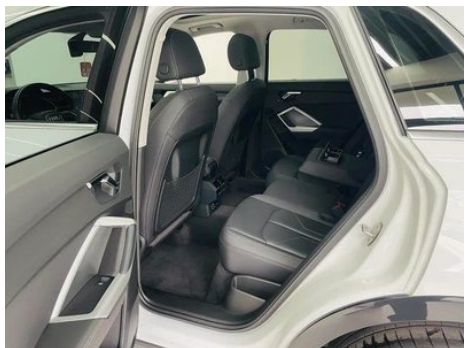

Vehicle Detail Report

Audi Q3 2021 35 TFSI Enterprising and Elegant Type

Basic Information

Brand	Audi
Mileage	39,400 km
Color	White
First Registration	2021-09-01
Transfer Count	0

Vehicle Images