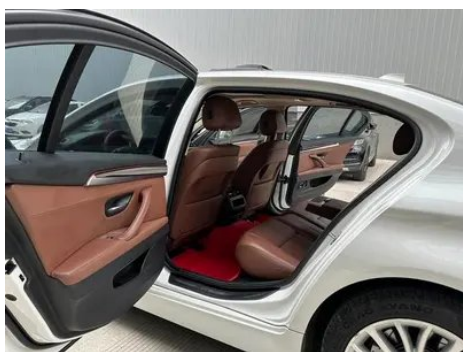

Vehicle Detail Report

BMW 5 Series 2017 520Li Elegant style

Basic Information

Brand	BMW
Mileage	90,000 km
Color	White
First Registration	2016-10-01
Transfer Count	2

Vehicle Images

Vehicle Condition

1. Radiator support, Signs of removal. 2. Left rear frame rail, Deformation. 3. Rear body panel, Deformation, Crack, Body panel repair. 4. Driver's seat rails and frame, Signs of removal. 5. Front passenger seat rails and frame, Signs of removal. 6. Left rear quarter panel, Paint repair, Body panel repair.