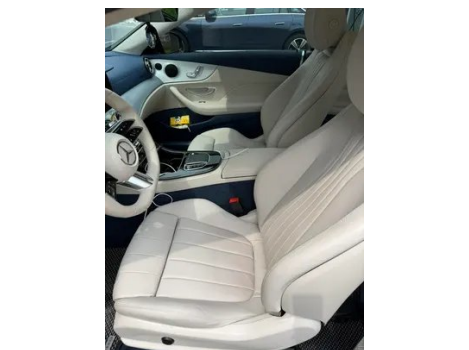

Vehicle Condition

1. Original metal body panels with factory paint.

Configuration Information

Model Information

Model Name	Mercedes-Benz E-Class (Imported) 2021 Restyling E 260 Coupe
Launch Date	2021.11

Basic parameters