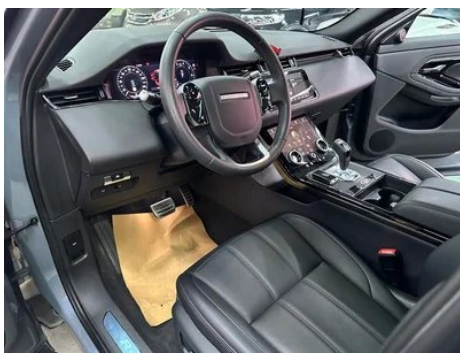

Vehicle Condition

1. Left front door, Bodywork repair. 2. Left rear door, Bodywork repair. 3. Trunk lid, Replaced.

Configuration Information

Model Information

Model Name	Range Rover Evoque 2020 249 hp R-DYNAMIC S Sport Edition
Launch Date	2019.07