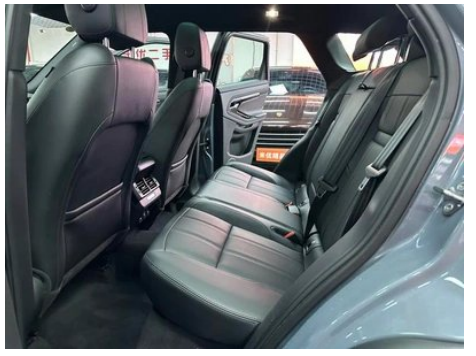

Vehicle Condition

1. Left front door, Bodywork repair. 2. Left rear door, Bodywork repair. 3. Trunk lid, Replaced.

Configuration Information

Model Information

Model Name	Range Rover Evoque 2020 249 hp R-DYNAMIC S Sport Edition
Launch Date	2019.07