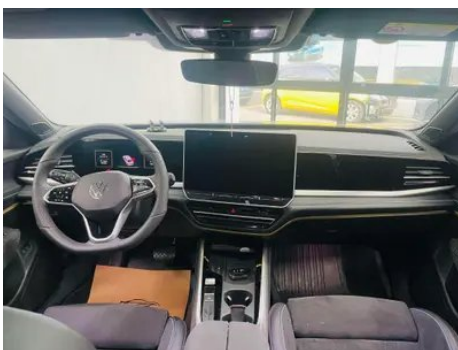

Vehicle Detail Report

Volkswagen Passat 2025 Pro 380TSI Star Dragon Edition

Basic Information

Brand	Volkswagen
Mileage	37,900 km
Color	Blue
First Registration	2024-08-01
Transfer Count	0

Vehicle Images