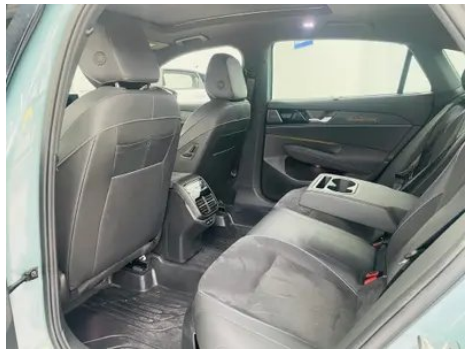

Vehicle Condition

1. Driver's seat, Damage.

Configuration Information

Model Information

Model Name	Volkswagen Passat 2025 Pro 380TSI Star Dragon Edition