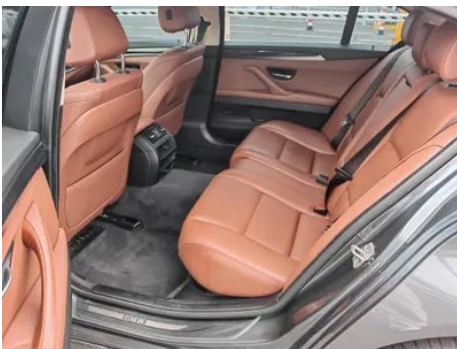

Vehicle Detail Report

BMW 5 Series 2014 520Li Elegant style

Basic Information

Brand	BMW
Mileage	130,000 km
Color	Dark gray
First Registration	2016-07-01
Transfer Count	0

Vehicle Images

Vehicle Condition

1. Left rear quarter panel, Deformation.