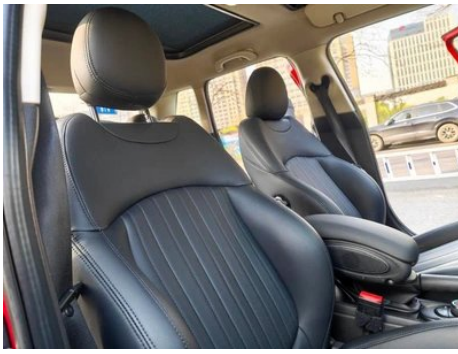

Vehicle Detail Report

MINI 2016 1.5T COOPER Five-door version

Basic Information

Brand	MINI
Mileage	64,100 km
Color	Green
First Registration	2017-04-01
Transfer Count	3

Vehicle Images

Vehicle Condition

1. Driver seat rails and frame, Signs of disassembly. 2. Passenger seat rails and frame, Signs of disassembly. 3. Right rear fender, Paint repair, Bodywork repair.