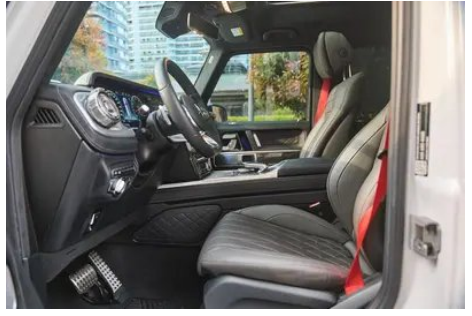

Vehicle Detail Report

Mercedes-Benz G-Class 2023 G 500

Basic Information

Brand	Mercedes-Benz
Mileage	28,000 km
Color	White
First Registration	2024-11-01
Transfer Count	0

Vehicle Images

Vehicle Condition

1. Original metal body panels with factory paint.