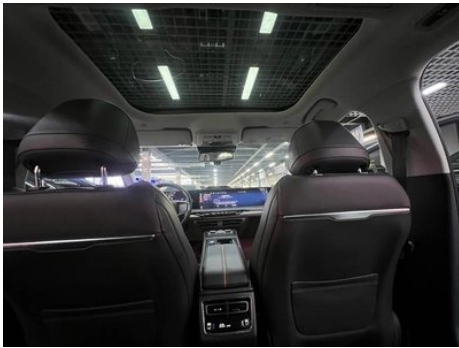

Vehicle Detail Report

Lincoln Z 2022 i Enjoy Elegant Edition

Basic Information

Brand	Lincoln
Mileage	56,000 km
Color	Blue
First Registration	2022-11-01
Transfer Count	1

Vehicle Images

Vehicle Condition

1. Left rear fender, Bodywork repair.