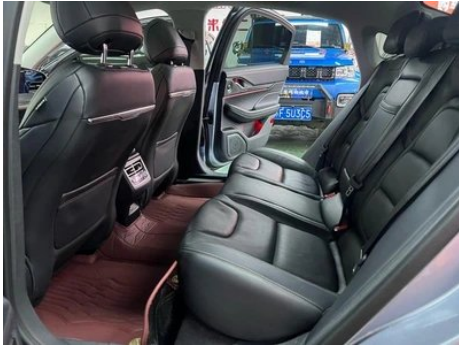

Vehicle Detail Report

Lincoln Z 2022 i Enjoy Elegant Edition

Basic Information

Brand	Lincoln
Mileage	56,000 km
Color	Blue
First Registration	2022-11-01
Transfer Count	1

Vehicle Images

Vehicle Condition

1. Left rear fender, Bodywork repair.