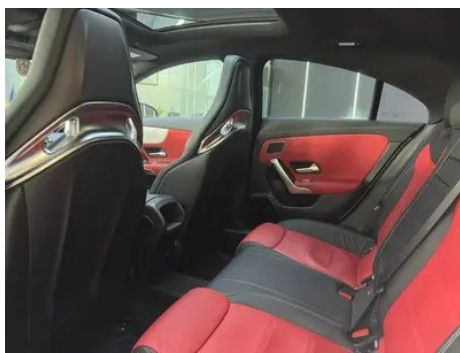

Vehicle Detail Report

Mercedes-Benz CLA AMG 2020 AMG CLA 45 4MATIC

Basic Information

Brand	Mercedes-Benz
Mileage	45,000 km
Color	White
First Registration	2021-07-01
Transfer Count	0

Vehicle Images