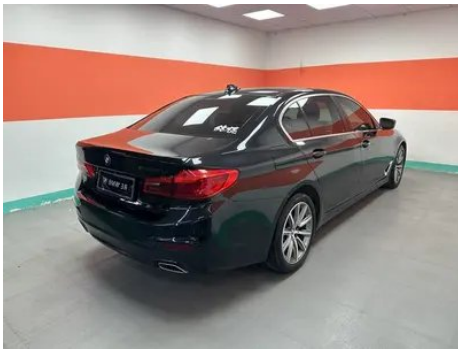

Vehicle Detail Report

BMW 5 Series 2018 528Li Listing Special Edition

Basic Information

Brand	BMW
Mileage	110,000 km
Color	Black
First Registration	2018-01-01
Transfer Count	2

Vehicle Images

Vehicle Condition

1. Left rear quarter panel, Paint repair.

Configuration Information

Model Information

Model Name	BMW 5 Series 2018 528Li Launch Special Edition
Launch Date	2017.06

Basic parameters

Vehicle Class	Mid-size and large cars
Energy Type	Gasoline
Maximum Power (kW)	165
Maximum Torque (N·m)	310
Transmission	8-gear manual integration
Body Type	Sedan
Engine	2.0T 224 horsepower L4
Dimensions (L×W×H) (mm)	5087*1868*1500
Official 0-100 km/h Acceleration (s)	7.4
Top Speed (km/h)	245
Curb Weight (kg)	1660
Maximum Gross Weight (kg)	-
NEDC Combined Fuel Consumption (L/100km)	6.4