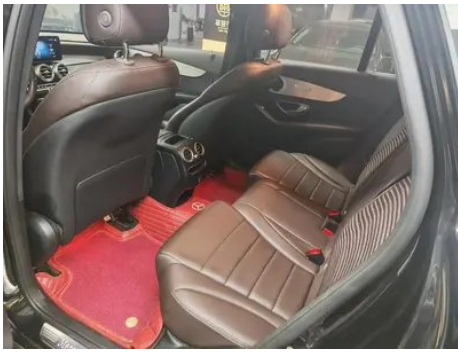

Vehicle Detail Report

Mercedes-Benz GLC 2022 GLC 260 L 4MATIC Dynamic

Basic Information

Brand	Mercedes-Benz
Mileage	80,000 km
Color	Black
First Registration	2022-09-01
Transfer Count	0

Vehicle Images

Vehicle Condition

1. Original metal body panels with factory paint.

Configuration Information

Model Information

Model Name	Mercedes-Benz GLC 2022 GLC 260 L 4MATIC Dynamic
Launch Date	2021.10

Basic parameters

Vehicle Class	Mid-size SUV
Energy Type	Gasoline
Maximum Power (kW)	145
Maximum Torque (N·m)	320
Transmission	9-gear manual integration
Body Type	SUV
Engine	2.0L 197 hp L4
Dimensions (L×W×H) (mm)	4764*1898*1642
Official 0-100 km/h Acceleration (s)	8.4
Top Speed (km/h)	213
Curb Weight (kg)	-
Maximum Gross Weight (kg)	-
WLTP Combined Fuel Consumption (L/100km)	8.55