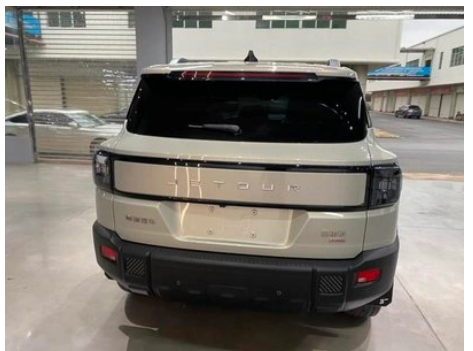

Vehicle Detail Report

Jietu Freedom 2025 2.0TD XWD Conquer

Basic Information

Brand	Jetour
Mileage	12,000 km
Color	Champagne color
First Registration	2025-04-01
Transfer Count	1

Vehicle Images

Vehicle Condition

1. Left upper side rail, Scratch. 2. Driver's seat rails and frame, Signs of removal. 3. Front passenger seat rails and frame, Signs of removal.

Configuration Information

Model Information

Model Name	Jietu Freedom 2025 2.0TD XWD Conquer
Launch Date	2025.03