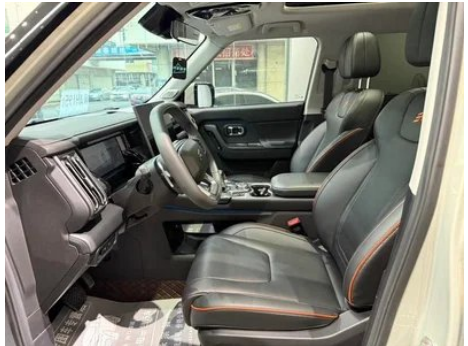

Vehicle Detail Report

Jietu Freedom 2025 2.0TD XWD Conquer

Basic Information

Brand	Jetour
Mileage	12,000 km
Color	Champagne color
First Registration	2025-04-01
Transfer Count	1

Vehicle Images