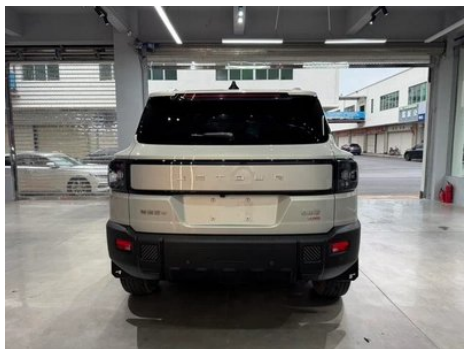

Vehicle Detail Report

Jietu Freedom 2025 2.0TD XWD Conquer

Basic Information

Brand	Jetour
Mileage	12,000 km
Color	Champagne color
First Registration	2025-04-01
Transfer Count	1

Vehicle Images

Vehicle Condition

1. Left upper side rail, Scratch. 2. Driver's seat rails and frame, Signs of removal. 3. Front passenger seat rails and frame, Signs of removal.

Configuration Information

Model Information

Model Name	Jietu Freedom 2025 2.0TD XWD Conquer
Launch Date	2025.03