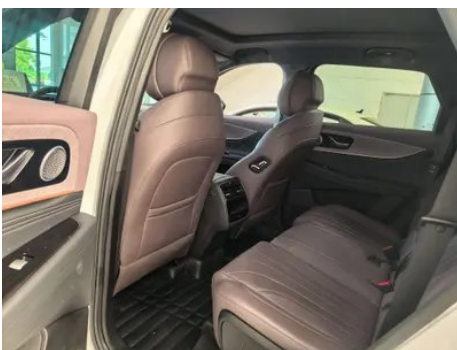

Vehicle Detail Report

Chery Tiggo 9 2025 2.0T AT Two-Wheel Drive Premium Edition

Basic Information

Brand	Chery
Mileage	13,000 km
Color	White
First Registration	2025-05-01
Transfer Count	0

Vehicle Images

Vehicle Condition

1. Original metal body panels with factory paint.

Configuration Information

Model Information

Model Name	Tiggo 9 2025 Model 2.0T Automatic Two-Wheel Drive Prestige Edition 5 Seats
Launch Date	2024.09

Basic parameters