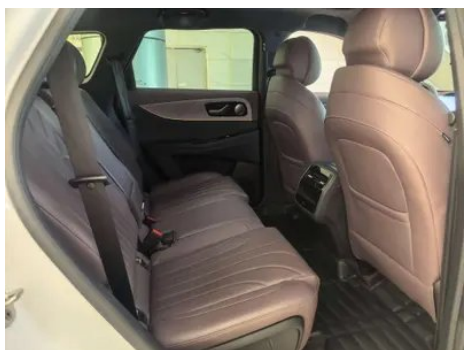

Vehicle Detail Report

Chery Tiggo 9 2025 2.0T AT Two-Wheel Drive Premium Edition

Basic Information

Brand	Chery
Mileage	13,000 km
Color	White
First Registration	2025-05-01
Transfer Count	0

Vehicle Images

Vehicle Condition

1. Original metal body panels with factory paint.

Configuration Information

Model Information

Model Name	Tiggo 9 2025 Model 2.0T Automatic Two-Wheel Drive Prestige Edition 5 Seats
Launch Date	2024.09

Basic parameters