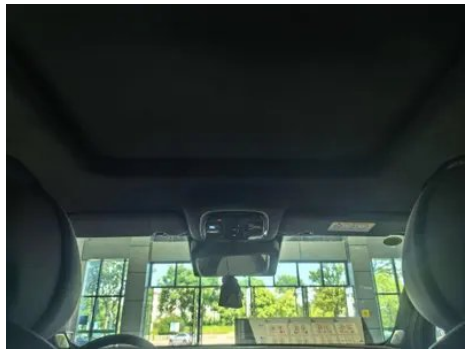

Vehicle Condition

1. Original metal body panels with factory paint.

Configuration Information

Model Information

Model Name	Tiggo 9 2025 Model 2.0T Automatic Two-Wheel Drive Prestige Edition 5 Seats
Launch Date	2024.09

Basic parameters

Vehicle Class	Mid-size SUV
Energy Type	Gasoline
Maximum Power (kW)	192
Maximum Torque (N·m)	400
Transmission	8-speed automatic
Body Type	SUV
Engine	2.0T 261 horsepower L4
Dimensions (L×W×H) (mm)	4820*1930*1699
Official 0-100 km/h Acceleration (s)	-
Top Speed (km/h)	205
Curb Weight (kg)	1766
Maximum Gross Weight (kg)	2445
WLTP Combined Fuel Consumption (L/100km)	7.9
First Owner Warranty Policy	Lifetime Warranty/Non-operational (Liability Exemption Terms Subject to Official)

engine

Engine Model	SQRF4J20C
Displacement (mL)	1998