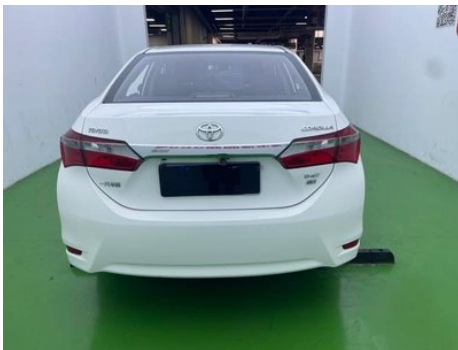

# Vehicle Detail Report

toyota corolla 2018 1.2T S-CVT GL-i Zhihui  
Edition China V

## Basic Information

Brand	Toyota
Mileage	86,000 km
Color	White
First Registration	2018-09-01
Transfer Count	1

## Vehicle Images