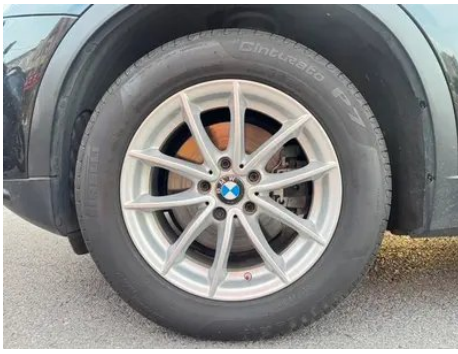

Vehicle Detail Report

BMW X3 2016 sDrive20i

Basic Information

Brand	BMW
Mileage	65,000 km
Color	Black
First Registration	2017-04-01
Transfer Count	0

Vehicle Images

Vehicle Condition

1. Airbag, Recall.

Configuration Information