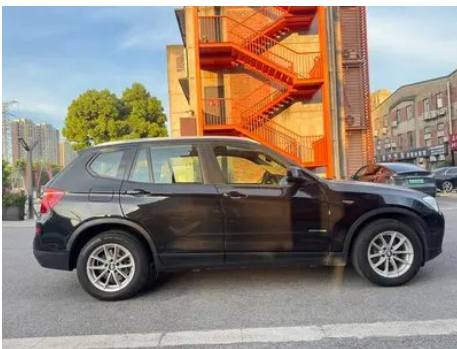

Vehicle Detail Report

BMW X3 2016 sDrive20i

Basic Information

Brand	BMW
Mileage	65,000 km
Color	Black
First Registration	2017-04-01
Transfer Count	0

Vehicle Images

Vehicle Condition

1. Airbag, Recall.

Configuration Information