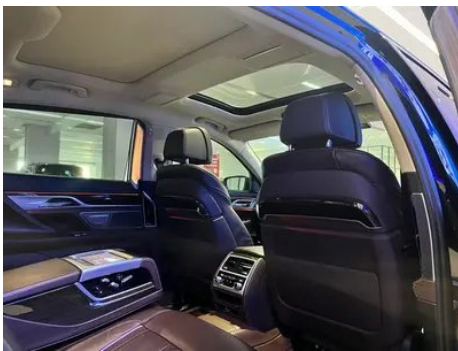

Vehicle Detail Report

BMW 7 Series 2021 730Li Luxury Set

Basic Information

Brand	BMW
Mileage	120,000 km
Color	Black
First Registration	2021-02-01
Transfer Count	2

Vehicle Images

Vehicle Condition

1. Right front strut tower, Deformation. 2. Left rocker panel, Inner-side deformation. 3. Right rocker panel, Paint repair, Inner-side deformation, Outer-side deformation, Inner-side body panel repair. 4. Inner side of right C-pillar, Deformation, Paint repair, Body panel repair. 5. Driver's seat rails and frame, Signs of removal. 6. Front passenger seat rails and frame, Signs of removal. 7. Right rear quarter panel, Paint repair, Body panel repair, Welding repair.