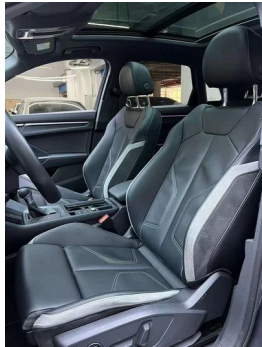

Vehicle Detail Report

Audi Q3 2024 35 TFSI Fashion dynamic type

Basic Information

Brand	Audi
Mileage	32,000 km
Color	Dark gray
First Registration	2024-01-01
Transfer Count	0

Vehicle Images