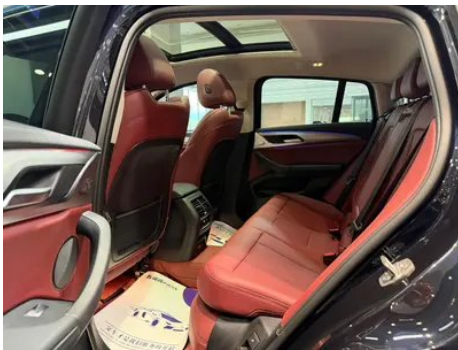

Vehicle Detail Report

BMW X4 2022 xDrive 25i M Sports suit

Basic Information

Brand	BMW
Mileage	37,000 km
Color	Green
First Registration	2023-06-01
Transfer Count	3

Vehicle Images

Vehicle Condition

1. Inner side of left B-pillar, Scratch. 2. Driver's seat rails and frame, Signs of removal. 3. Front passenger seat rails and frame, Signs of removal. 4. Headliner, Soiling. 5. Headliner, Soiling.