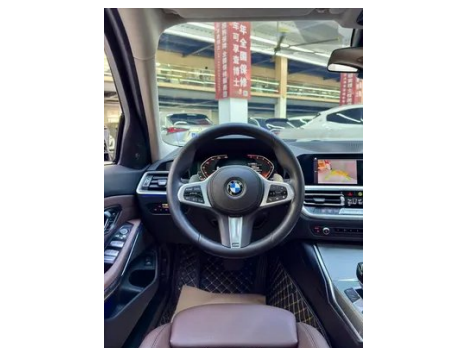

Vehicle Detail Report

BMW 3 Series 2022 325Li M Sports Night Suit

Basic Information

Brand	BMW
Mileage	33,000 km
Color	White
First Registration	2022-02-01
Transfer Count	0

Vehicle Images

Vehicle Condition

1. Left rocker panel, Scratch damage.