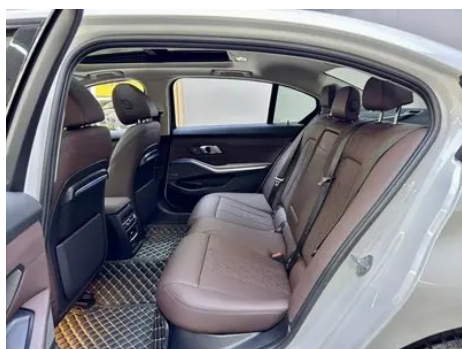

Vehicle Detail Report

BMW 3 Series 2022 325Li M Sports Night Suit

Basic Information

Brand	BMW
Mileage	33,000 km
Color	White
First Registration	2022-02-01
Transfer Count	0

Vehicle Images

Vehicle Condition

1. Left rocker panel, Scratch damage.