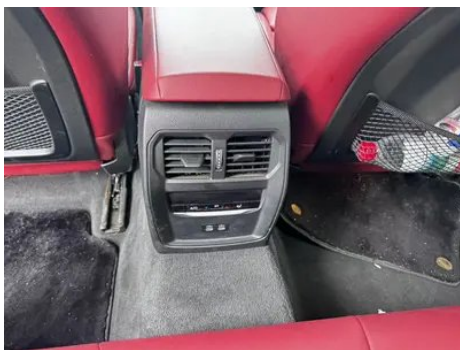

Vehicle Detail Report

BMW 4 Series 2022 425i Gran Coupe M Sports suit

Basic Information

Brand	BMW
Mileage	48,000 km
Color	Black
First Registration	2022-06-01
Transfer Count	1

Vehicle Images