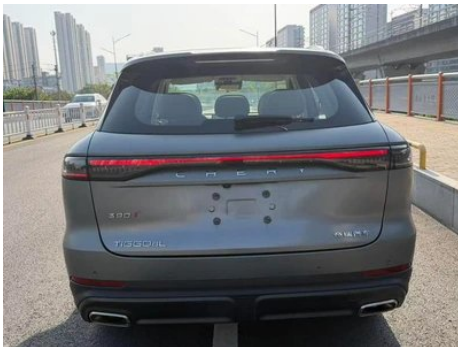

Vehicle Detail Report

Tiggo 8L 2024 2.0T Auto Premium Edition

Basic Information

Brand	Chery
Mileage	8,900 km
Color	Dark gray
First Registration	2024-10-01
Transfer Count	0

Vehicle Images

Vehicle Condition

1. Original metal panels and factory paint.