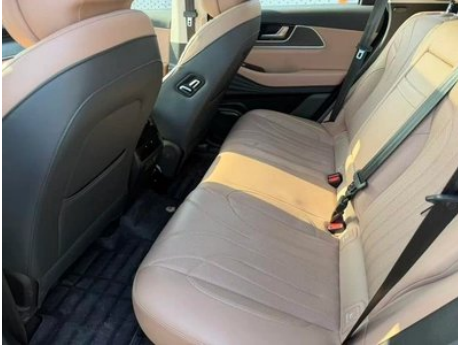

Vehicle Detail Report

Tiggo 8L 2024 2.0T Auto Premium Edition

Basic Information

Brand	Chery
Mileage	8,900 km
Color	Dark gray
First Registration	2024-10-01
Transfer Count	0

Vehicle Images

Vehicle Condition

1. Original metal panels and factory paint.