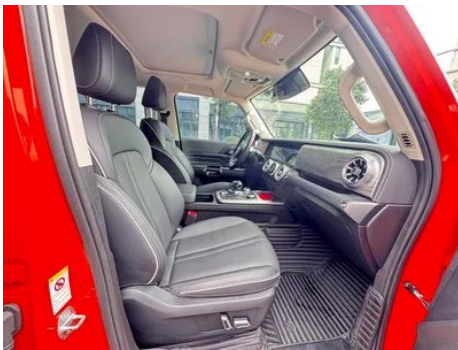

Vehicle Detail Report

Tank 300 2023 City Edition 2.0T very type

Basic Information

Brand	Tank
Mileage	50,000 km
Color	Orange
First Registration	2022-12-01
Transfer Count	0

Vehicle Images

Vehicle Condition

1. Original metal body panels with factory paint.