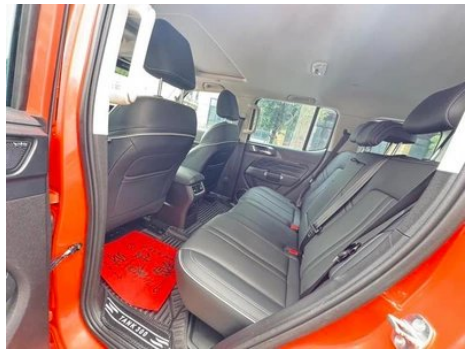

Vehicle Detail Report

Tank 300 2023 City Edition 2.0T very type

Basic Information

Brand	Tank
Mileage	50,000 km
Color	Orange
First Registration	2022-12-01
Transfer Count	0

Vehicle Images

Vehicle Condition

1. Original metal body panels with factory paint.