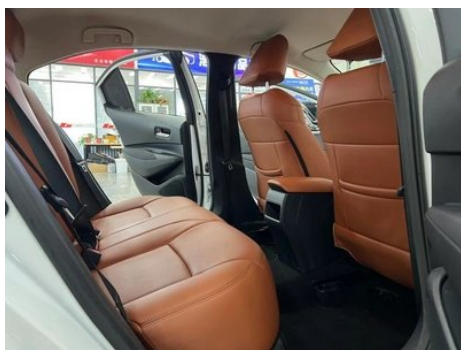

Vehicle Detail Report

toyota corolla 2019 1.2T S-CVT GL Pioneer Edition

Basic Information

Brand	Toyota
Mileage	74,000 km
Color	White
First Registration	2020-04-01
Transfer Count	0

Vehicle Images