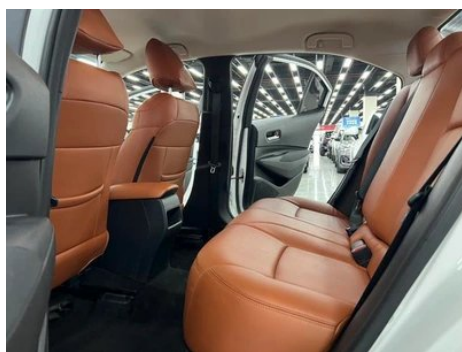

Vehicle Condition

1. Rear body panel, Deformation.

Configuration Information

Model Information

Model Name	Corolla 2019 1.2T S-CVT GL Pioneer Edition
Launch Date	2019.08

Basic parameters

Vehicle Class	compact car
Energy Type	Gasoline
Maximum Power (kW)	85
Maximum Torque (N·m)	185
Transmission	CVT continuously variable (simulating 10 gears)
Body Type	Sedan
Engine	1.2T 116 horsepower L4
Dimensions (L×W×H) (mm)	4635*1780*1455