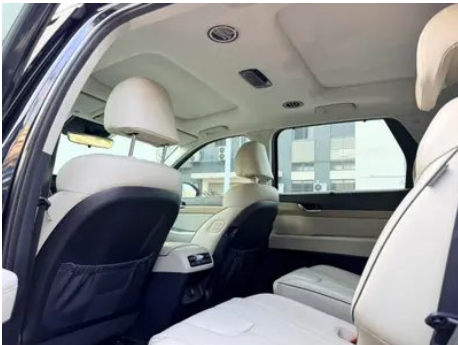

Vehicle Detail Report

Hyundai Palisade 2021 3.5L Four-wheel drive automatic GLS

Basic Information

Brand	Hyundai
Mileage	33,000 km
Color	Blue
First Registration	2022-06-01
Transfer Count	0

Vehicle Images

Vehicle Condition