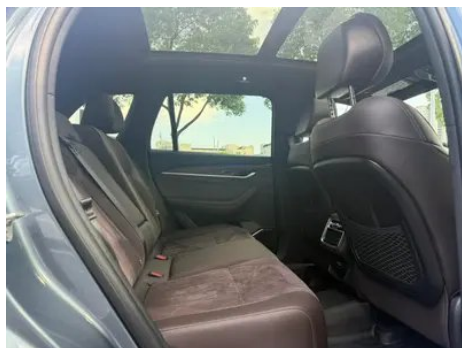

Vehicle Images

Vehicle Condition

1. Driver's seat rails and frame, Corrosion.

Configuration Information

Model Information

Model Name	XingyueL (Monjaro) 2026 Oriental Obsidian 2.0TD Auto Moon Edition
Launch Date	2025.09