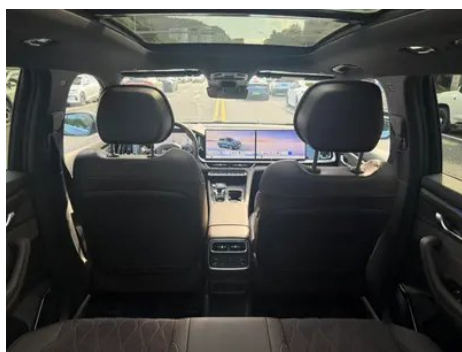

Vehicle Condition

1. Driver's seat rails and frame, Corrosion.

Configuration Information

Model Information

Model Name	XingyueL (Monjaro) 2026 Oriental Obsidian 2.0TD Auto Moon Edition
Launch Date	2025.09

Basic parameters

Vehicle Class	Compact SUV
Energy Type	Gasoline
Maximum Power (kW)	200
Maximum Torque (N·m)	400
Transmission	8-gear manual integration
Body Type	SUV
Engine	2.0T 272 horsepower L4
Dimensions (L×W×H) (mm)	4795*1895*1689
Official 0-100 km/h Acceleration (s)	7.5
Top Speed (km/h)	225
Curb Weight (kg)	1760
Maximum Gross Weight (kg)	2189
WLTP Combined Fuel Consumption (L/100km)	8.59