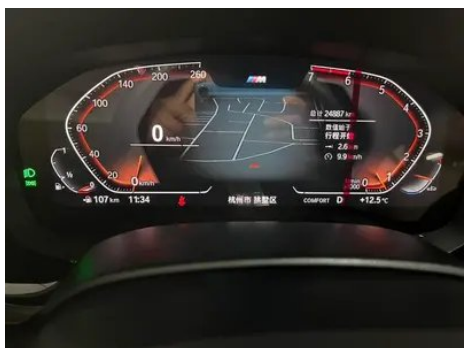

Vehicle Detail Report

BMW 5 Series 2021 525Li M Sports suit

Basic Information

Brand	BMW
Mileage	24,000 km
Color	White
First Registration	2021-04-01
Transfer Count	1

Vehicle Images