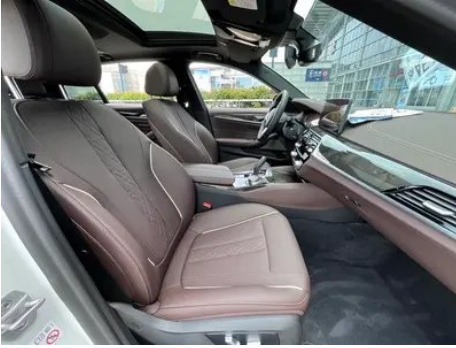

Vehicle Detail Report

BMW 5 Series 2021 525Li M Sports suit

Basic Information

Brand	BMW
Mileage	24,000 km
Color	White
First Registration	2021-04-01
Transfer Count	1

Vehicle Images

Vehicle Condition

1. Original metal body panels with factory paint.