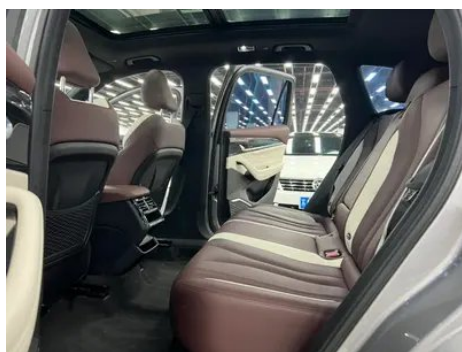

Vehicle Condition

1. Left rear quarter panel, Scrape.

Configuration Information

Model Information

Model Name	Geely Monjaro 2021 2.0TD DCT EVO Two-wheel drive noble type
Launch Date	2021.07

Basic parameters