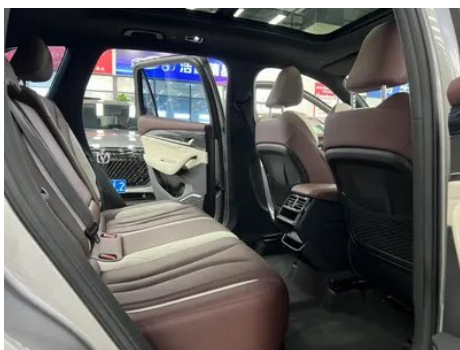

Vehicle Detail Report

Geely Monjaro 2021 2.0TD DCT EVO Two-wheel drive noble type

Basic Information

Brand	Geely
Mileage	68,000 km
Color	Dark gray
First Registration	2022-12-01
Transfer Count	0

Vehicle Images