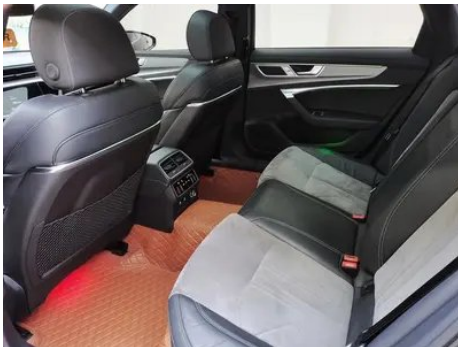

Vehicle Detail Report

Audi A6L 2023 45 TFSI Choose dynamic type

Basic Information

Brand	Audi
Mileage	55,000 km
Color	Black
First Registration	2023-10-01
Transfer Count	1

Vehicle Images