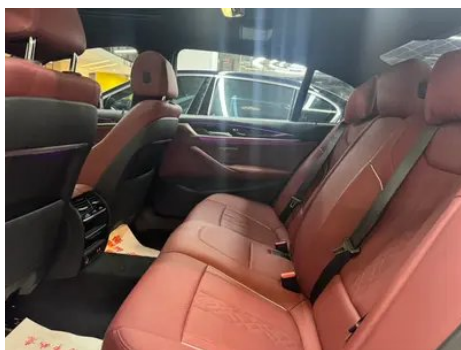

Vehicle Detail Report

BMW 5 Series 2021 Restyling 525Li M Sports suit

Basic Information

Brand	BMW
Mileage	48,600 km
Color	Black
First Registration	2021-01-01
Transfer Count	1

Vehicle Images

Vehicle Condition