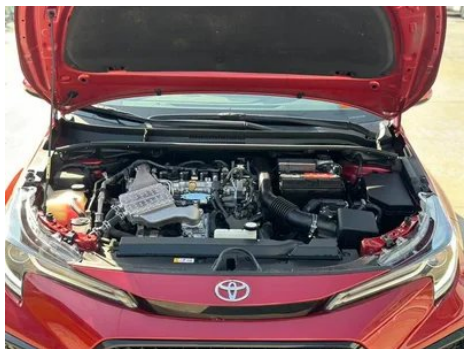

Vehicle Detail Report

Toyota Levin 2021 185T CVT Sports version

Basic Information

Brand	Toyota
Mileage	54,000 km
Color	Red
First Registration	2021-03-01
Transfer Count	0

Vehicle Images

Vehicle Condition

1. Hood, Body panel repair. 2. Right front door, Body panel repair. 3. Left front fender, Body panel repair. 4. Right front fender, Body panel repair. 5. Left rocker panel exterior trim, Scratch damage. 6. Right rocker panel exterior trim, Scratch damage. 7. Left headlight, Replaced. 8. Right headlight, Replaced.

Configuration Information

Model Information

Model Information (continued)

Model Name	Toyota Levin 2021 185T CVT Sports version
Launch Date	2020.06

Basic parameters

Vehicle Class	compact car
Energy Type	Gasoline
Maximum Power (kW)	85
Maximum Torque (N·m)	185
Transmission	CVT continuously variable (simulating 10 gears)
Body Type	Sedan
Engine	1.2T 116 horsepower L4
Dimensions (L×W×H) (mm)	4640*1780*1435
Official 0-100 km/h Acceleration (s)	-
Top Speed (km/h)	-
Curb Weight (kg)	1370
Maximum Gross Weight (kg)	-
NEDC Combined Fuel Consumption (L/100km)	5.7