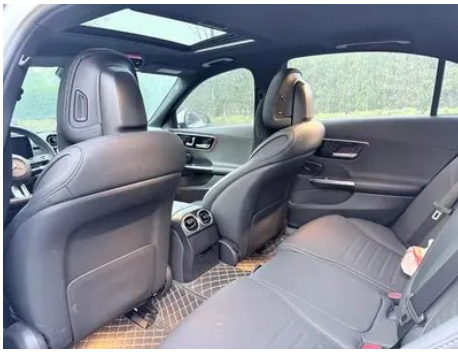

Vehicle Condition

1. Original metal body panels with factory paint.

Configuration Information

Model Information

Model Name	Mercedes-Benz C-Class 2024 C 200 L Sports version
Launch Date	2023.10

Basic parameters

Vehicle Class	Mid-size car
Energy Type	Gasoline + 48V Mild Hybrid System
Maximum Power (kW)	125
Maximum Torque (N·m)	250
Transmission	9-gear manual integration
Body Type	Sedan
Engine	1.5T 170 horsepower L4
Dimensions (L×W×H) (mm)	4882*1820*1461
Official 0-100 km/h Acceleration (s)	9.2
Top Speed (km/h)	225
Curb Weight (kg)	1730
Maximum Gross Weight (kg)	2250
WLTP Combined Fuel Consumption (L/100km)	6.35

engine

Engine Model	254 915
Displacement (mL)	1496
Displacement (L)	1.5
Induction Type	Turbocharging
Cylinder Arrangement	L