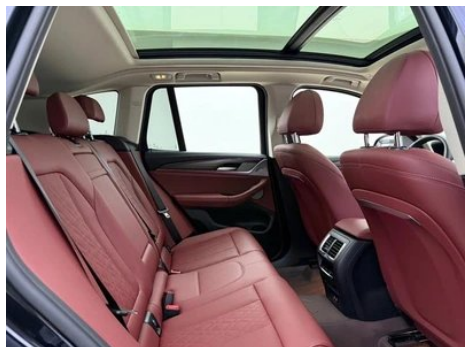

Vehicle Detail Report

BMW X3 2023 xDrive30i Leading Type M Obsidian Night Suit

Basic Information

Brand	BMW
Mileage	20,000 km
Color	Black
First Registration	2023-08-01
Transfer Count	0

Vehicle Images

Vehicle Condition

1. Driver's seat rails and frame, Signs of removal. 2. Front passenger seat rails and frame, Signs of removal.

Configuration Information

Model Information

Model Name	BMW 2023 X3 xDrive30i Luxury Edition M Night Sky Package
Launch Date	2023.05