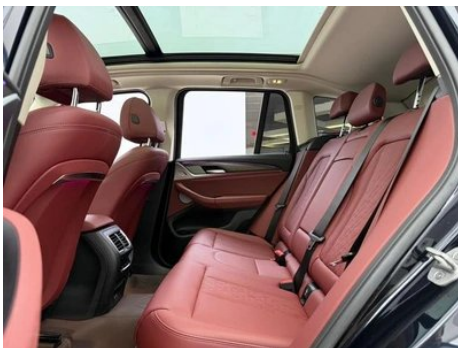

Vehicle Detail Report

BMW X3 2023 xDrive30i Leading Type M Obsidian Night Suit

Basic Information

Brand	BMW
Mileage	20,000 km
Color	Black
First Registration	2023-08-01
Transfer Count	0

Vehicle Images