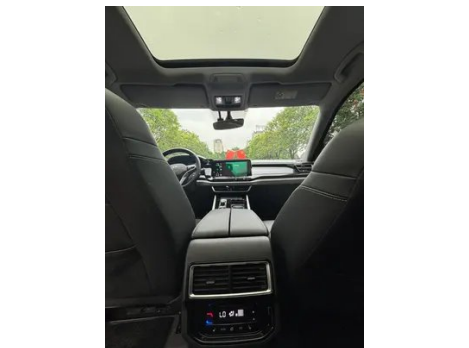

Vehicle Detail Report

Volkswagen Teramont 2022 380TSI Four-wheel drive exalted deluxe edition

Basic Information

Brand	Volkswagen
Mileage	59,000 km
Color	Black
First Registration	2022-01-01
Transfer Count	2

Vehicle Images