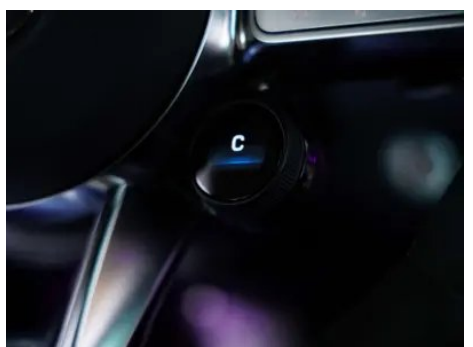

Vehicle Images

Vehicle Condition

1. Original metal body panels with factory paint.

Configuration Information

Model Information

Model Name	Mercedes-Benz C-Class AMG 2021 AMG C 63 Coupe Night Special Edition
Launch Date	2021.04