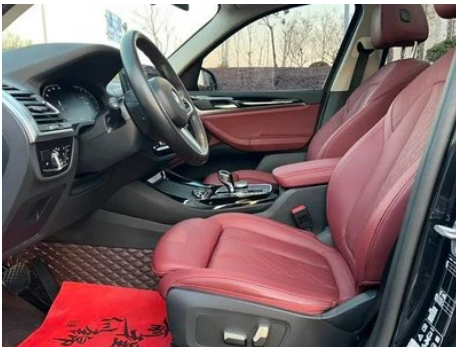

Vehicle Detail Report

BMW X3 2022 xDrive25i M Sports suit

Basic Information

Brand	BMW
Mileage	71,800 km
Color	Black
First Registration	2022-06-01
Transfer Count	1

Vehicle Images

Vehicle Condition

1. Driver's seat rails and frame, Signs of removal. 2. Front passenger seat rails and frame, Signs of removal.

Number of USB/Type-C ports	• 2 in the front row/2 in the back row
Mobile phone wireless charging function	○ Front row

Optional Package

Optional Package	Entertainment package 1(USD 1,471; Including: Harman/Kardon Harman Kardon high-end sound system, mobile phone wireless charging, Wi-Fi hot spots)
-------------------------	---