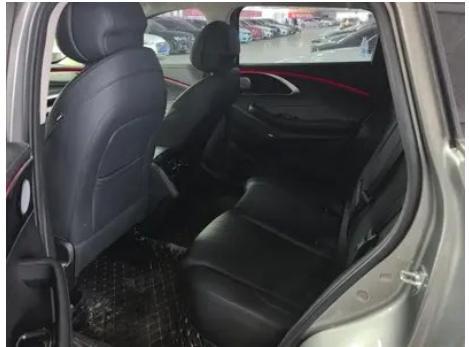

Vehicle Detail Report

Exeed Lingyun 2024 Lingyun 300T Two-Label Star Edition

Basic Information

Brand	Exeed
Mileage	26,000 km
Color	Silver-gray
First Registration	2024-11-01
Transfer Count	0

Vehicle Images

Vehicle Condition

1. Right rear quarter panel, Scratch.

"●" = Standard equipment

"-" = Not available

"○" = Optional equipment.

Note: These are Chinese market vehicles. Warranty coverage is not available outside of China.